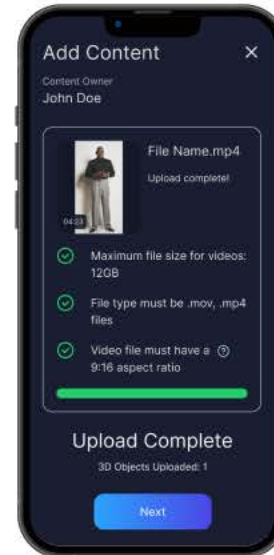

Luma + ProtoOS & ProtoCloud

A UNIFIED ECOSYSTEM

ProtoGPT Conversational AI Engine

Interact with lifelike holographic AI-driven avatars and products that understand your needs and provide real-time conversational assistance.

The Proto App Store

Discover a wide range of curated holographic applications, from productivity tools to entertainment options, designed to fully leverage the capabilities of ProtoOS.

OS-Level Holographic Management

Experience maximum performance with smooth holographic playback, real-time remote communications and lightning-fast applications.

SOC-2 Compliant

Uncompromising data security and integrity for your enterprise.

Content & App Management

Create & upload hologram content, playlists & applications

Device Management

Manage your device fleet and content and applications anywhere in the world

Remote Command & Control

Instantly launch apps and play from the Cloud or touchscreen, or schedule automated playback from a single dashboard