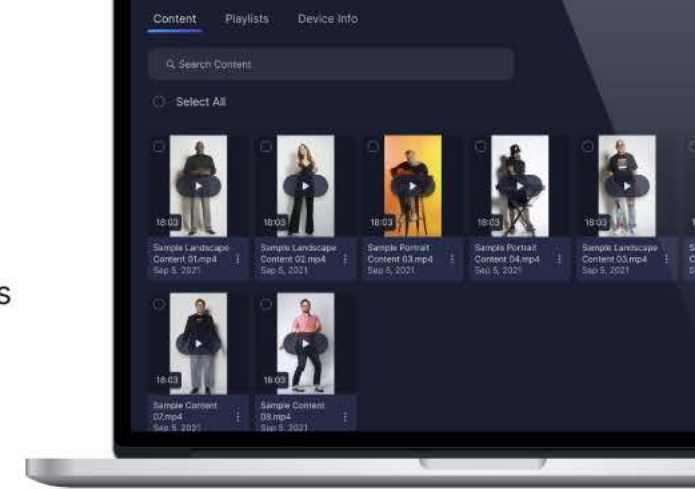

The Proto App Store

Discover a wide range of curated holographic applications, from productivity tools to entertainment options, designed to fully leverage the capabilities of ProtoOS.

OS-Level Holographic Management

Content & App Management

Create & upload hologram content, playlists & applications

Device Management

Manage your device fleet and content and applications anywhere in the world

Remote Command & Control

Instantly launch apps and play from the Cloud or touchscreen, or schedule automated playback from a single dashboard

Embrace the Future with Proto Luma

Proto Luma is more than just a device; it's a transformative experience. Step into a world where communication, education, commerce, and entertainment are reimagined. With Proto Luma and ProtoOS, every interaction transforms the customer experience. Join us in this new era of spatial computing.