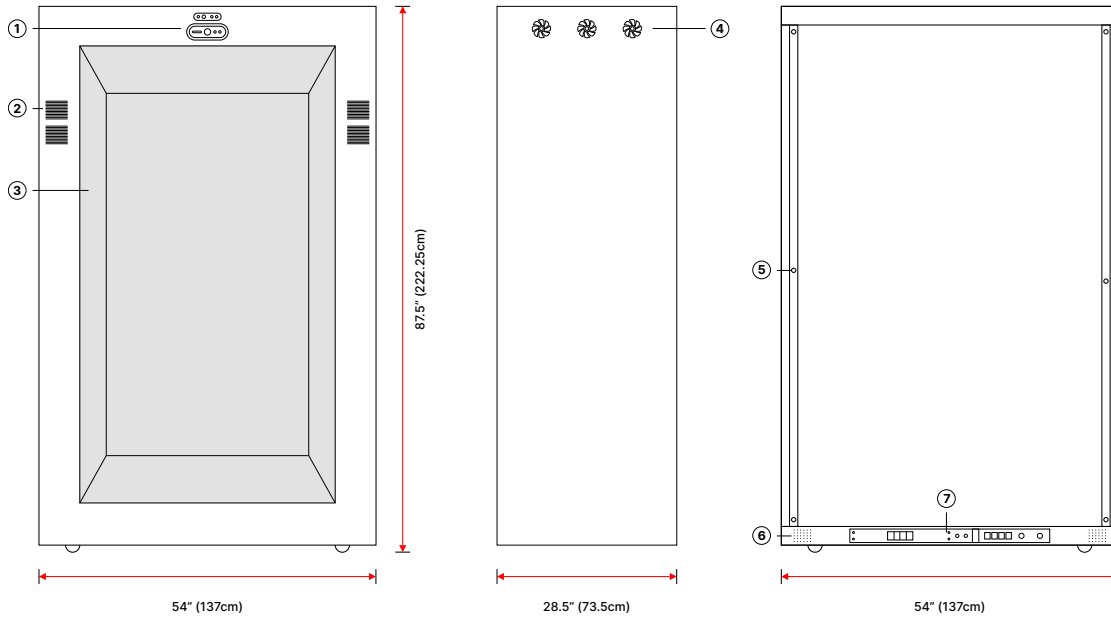

- ① Cameras and microphone Speakers
- ② Fans
- ③ Touchscreen
- ④ Fan Grates
- ⑤ Back panel screws
- ⑥ Vent intake
- ⑦ Connection panel

Width	54" (137cm)
Height	87.5" (222.25cm)
Depth	28.5" (73.5cm)
Weight	421 lbs (191kg)
Power	100-240V 50/60HZ 20A