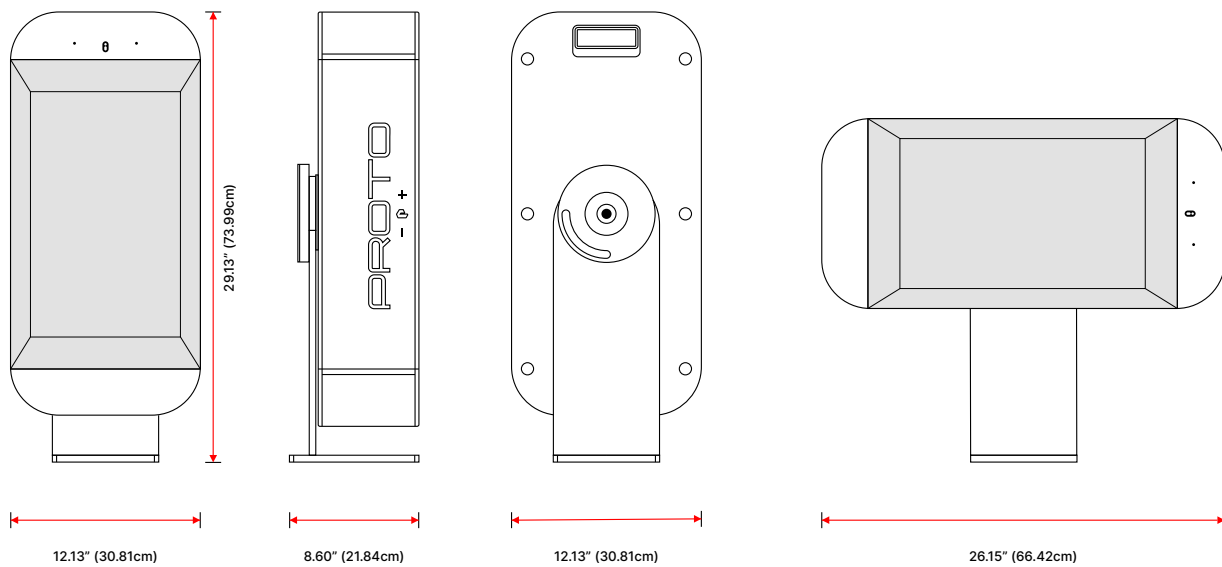

## Technical Details.

The M is also easily removable from the tabletop stand and can be installed on a floor stand or wall.

<b>Width</b>	12.13" (30.81cm) 26.15" (66.42cm)
<b>Height</b>	29.13" (73.99cm)
<b>Depth</b>	8.60" (21.84cm)
<b>Weight</b>	29lbs (13.15kg) with Desk Stand
<b>Camera</b>	4K Smart Return Feed Camera